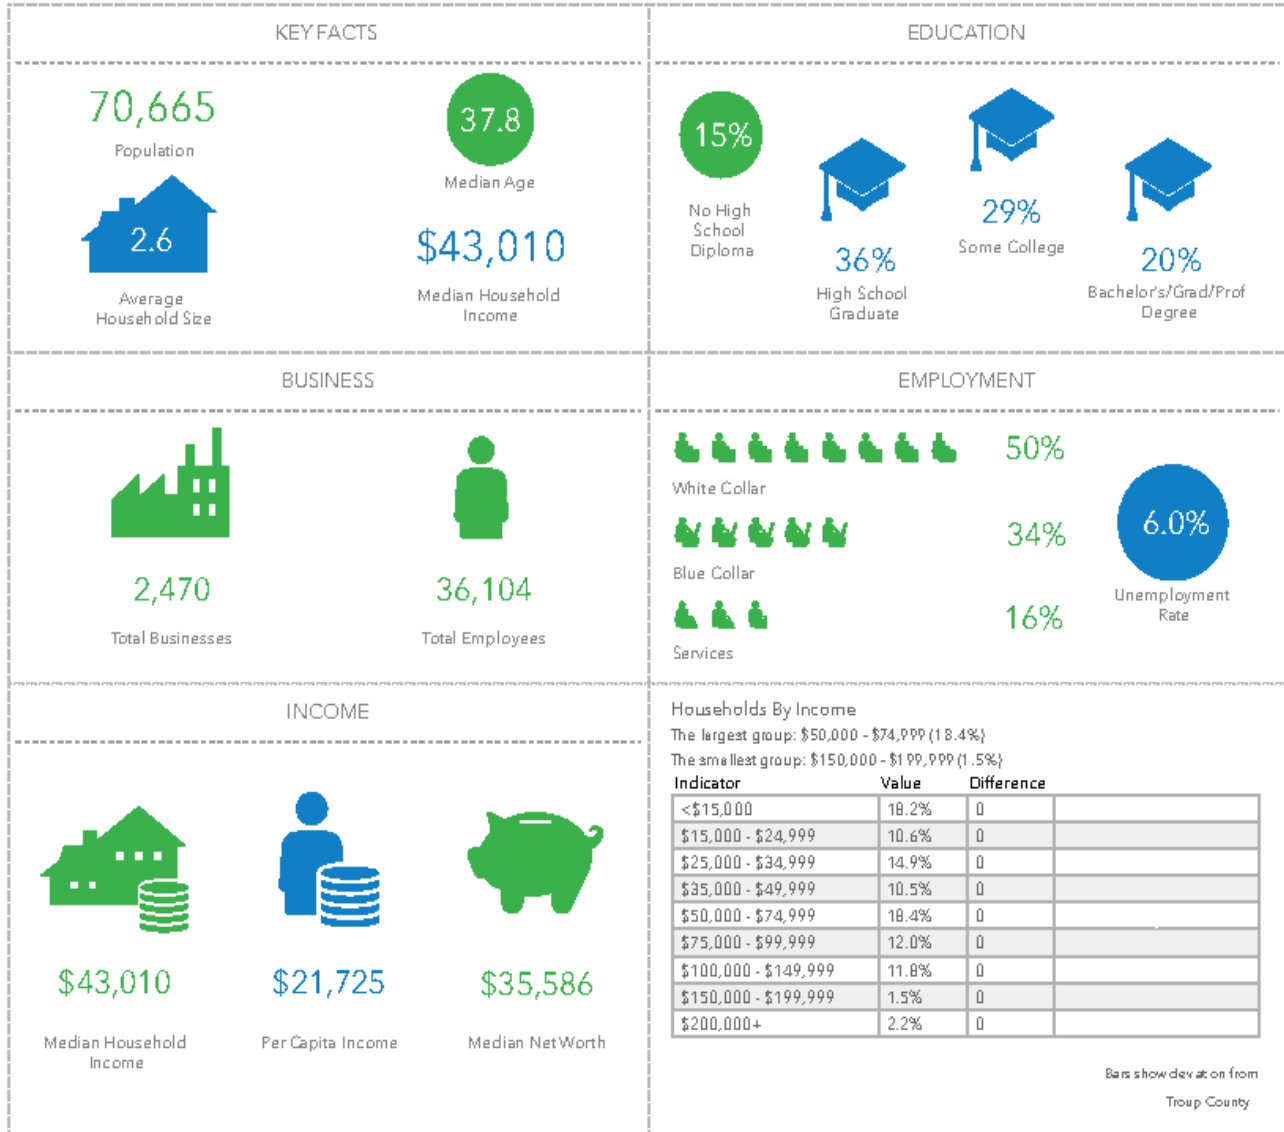

Key Facts

Troup County, GA
Troup County, GA (13285)
Geography: County

Prepared by Eari

Source: This infographic contains data provided by Eari, Eari and Infogroup. The vintage of the data is 2019.

Additional data available at: www.threeriversdata.com