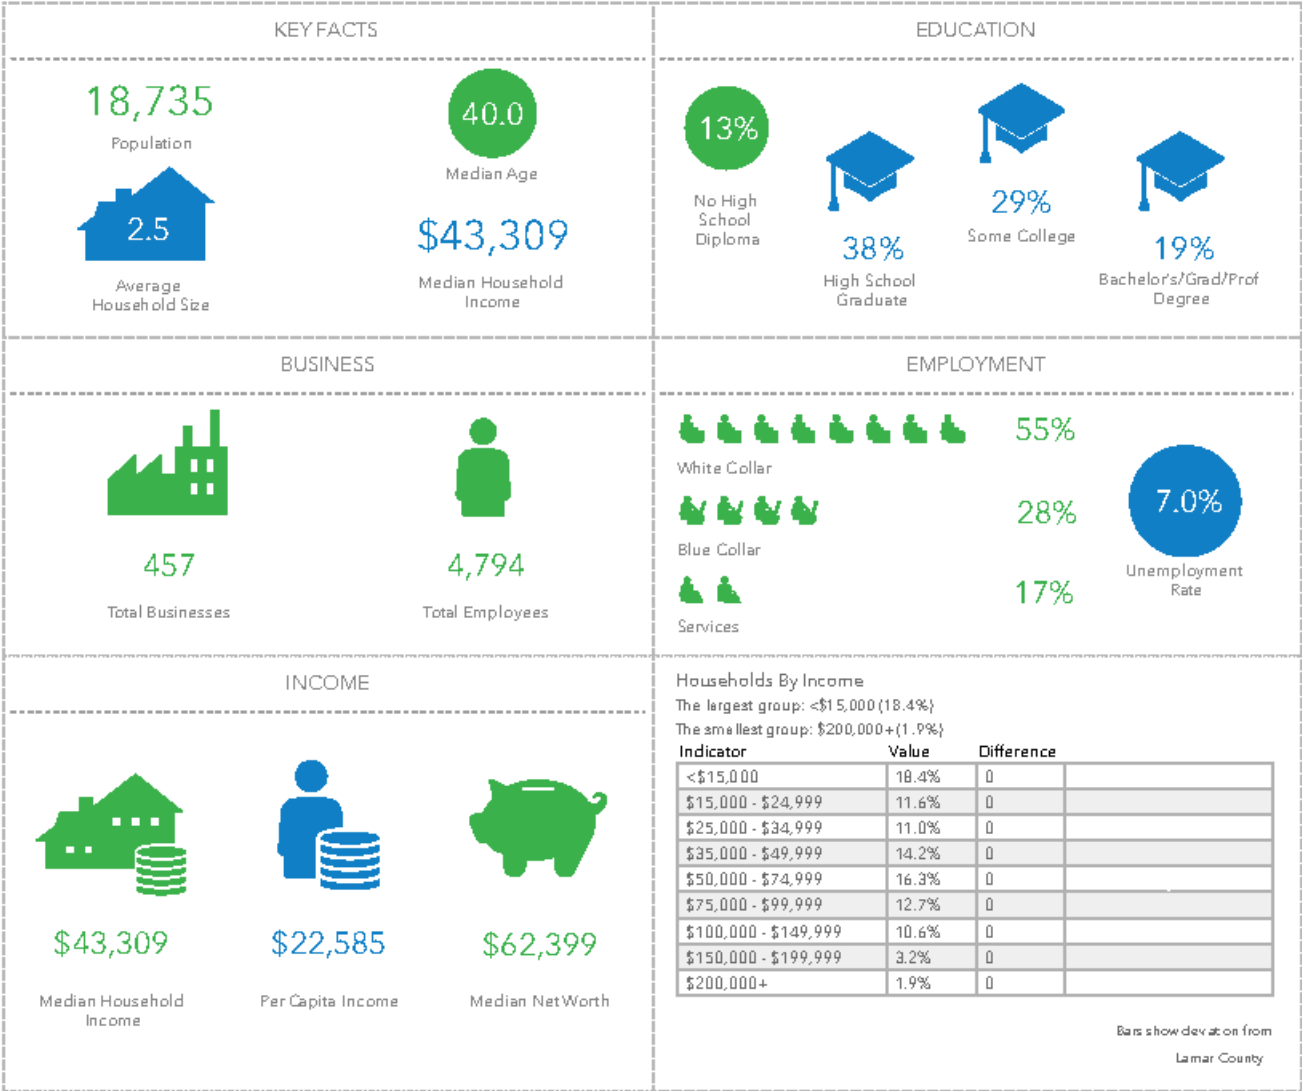

Key Facts

Lamar County, GA
Lamar County, GA(13171)
Geography: County

Prepared by Eari

Additional data available at: www.threeriversdata.com