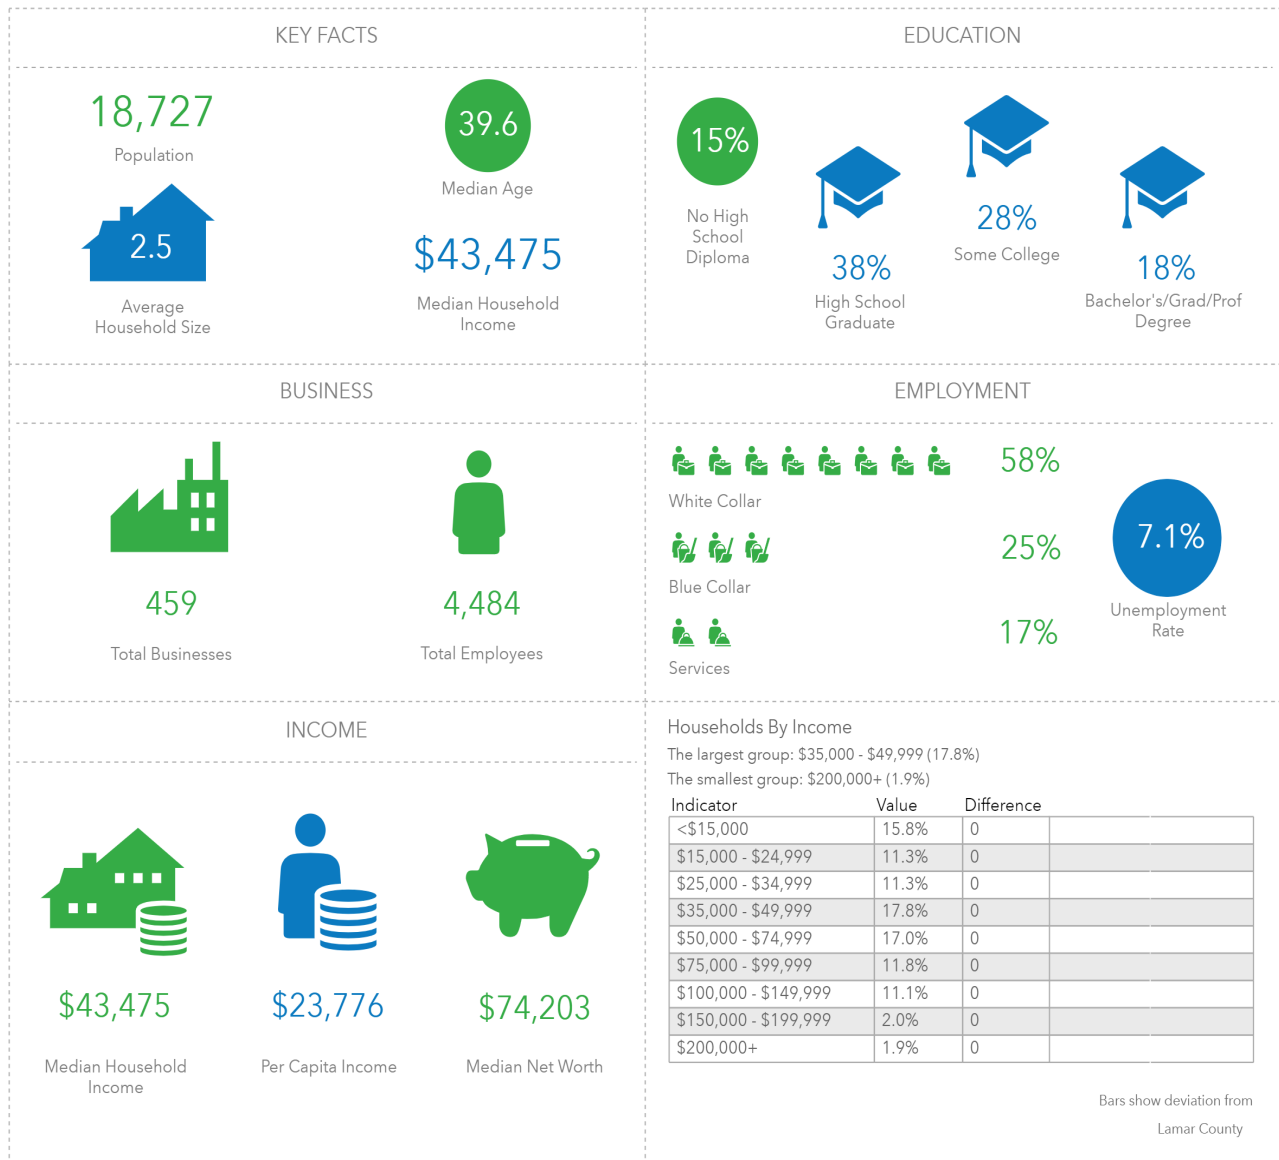

WORKSOURCE THREE RIVERS

- ◆ adults served : 22
- ◆ adults in training : 4
- ◆ average wage performance (adults entering employment after completion of services): \$11.60/hourly
- ◆ youth served for: 12

THREE RIVERS REGIONAL COMMISSION FY'18 REGIONAL FACTS

- ◆ *\$500,000 dollars in local dues leveraged into \$12,000,000 in services*
- ◆ *280,000 in-home and community meals served*
- ◆ *215,000 rural transportation trips provided*
- ◆ *400 youth and 900 adults served*

The Three Rivers Regional Commission is served by a Regional Council that includes three (3) members from each of the ten (10) counties in the region. The current members of the Council includes the County Commission Chair or his/her designee, a mayoral representative from the cities in that county, and a non-public member. There are also five state appointees. Only one of those positions is currently filled.

Prepared by Esri

Source: This infographic contains data provided by Esri, Esri and Infogroup. The vintage of the data is 2018, 2023.